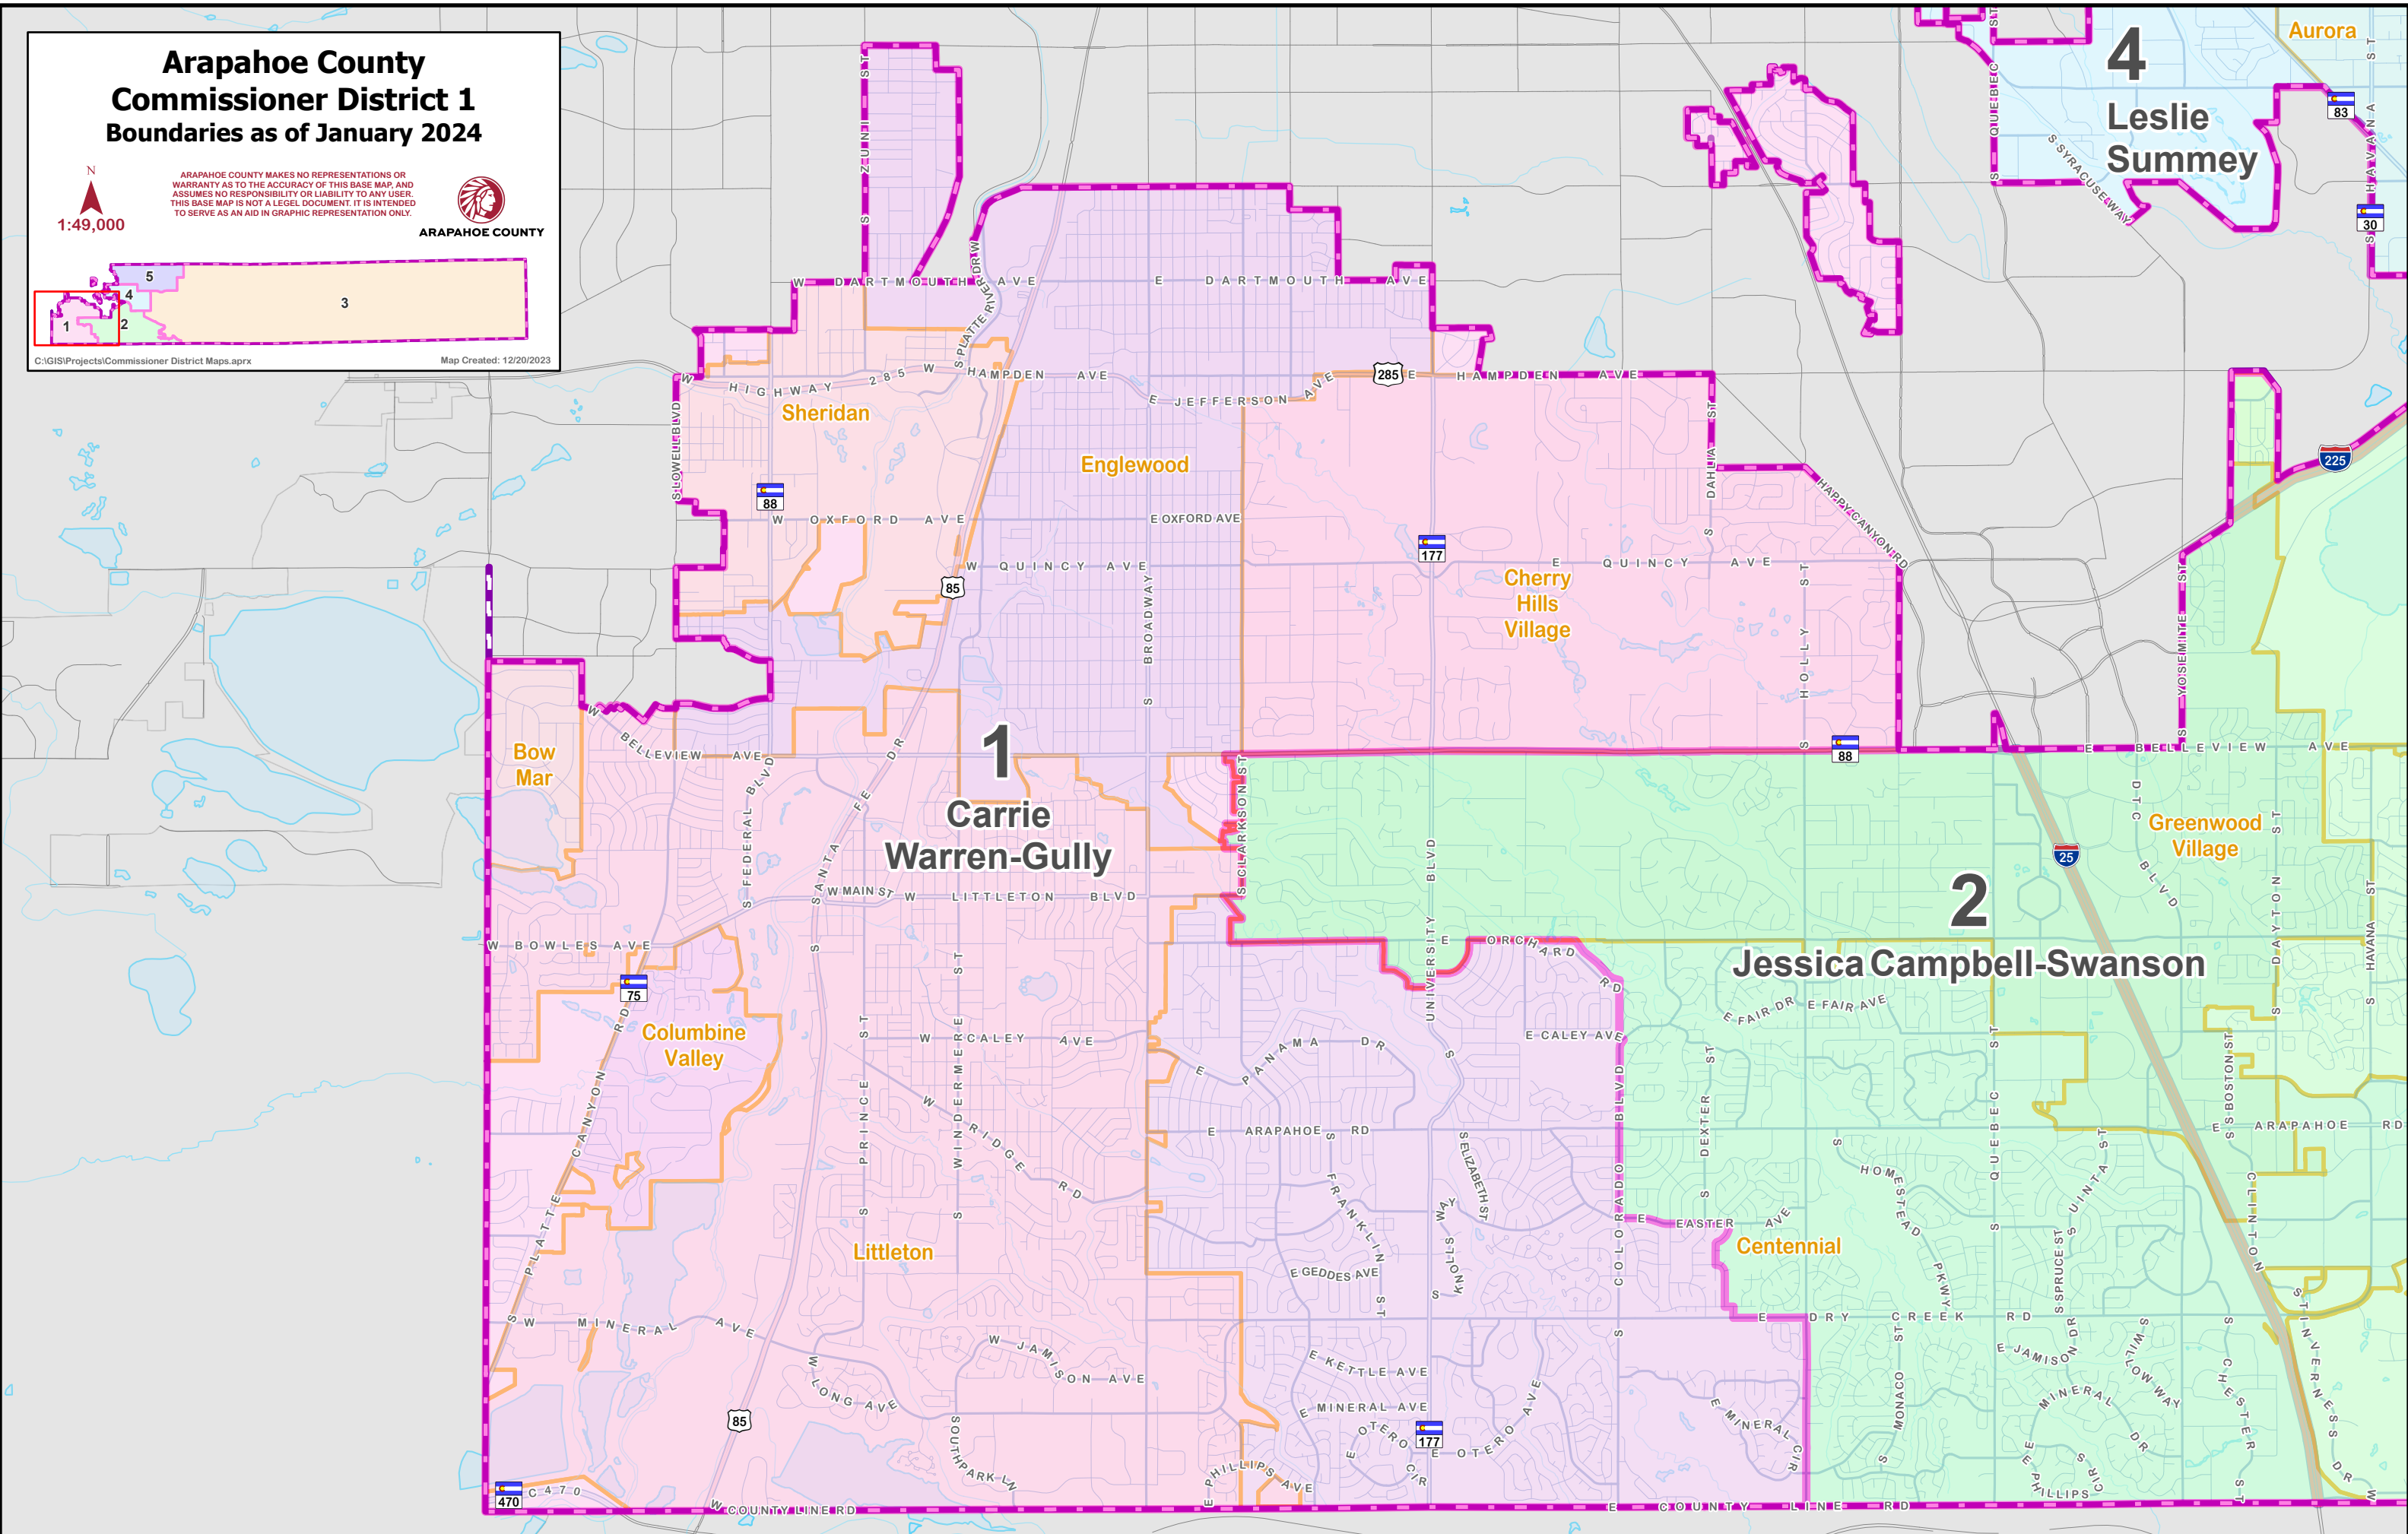

Arapahoe County Commissioner District 1 Boundaries as of January 2024

ARAPAHOE COUNTY

Map Created: 12/20/2023

4
Leslie Summey

Sheridan

Englewood

Cherry Hills Village

Bow Mar

1
Carrie Warren-Gully

Columbine Valley

Littleton

2
Jessica Campbell-Swanson

Greenwood Village

Centennial

Aurora