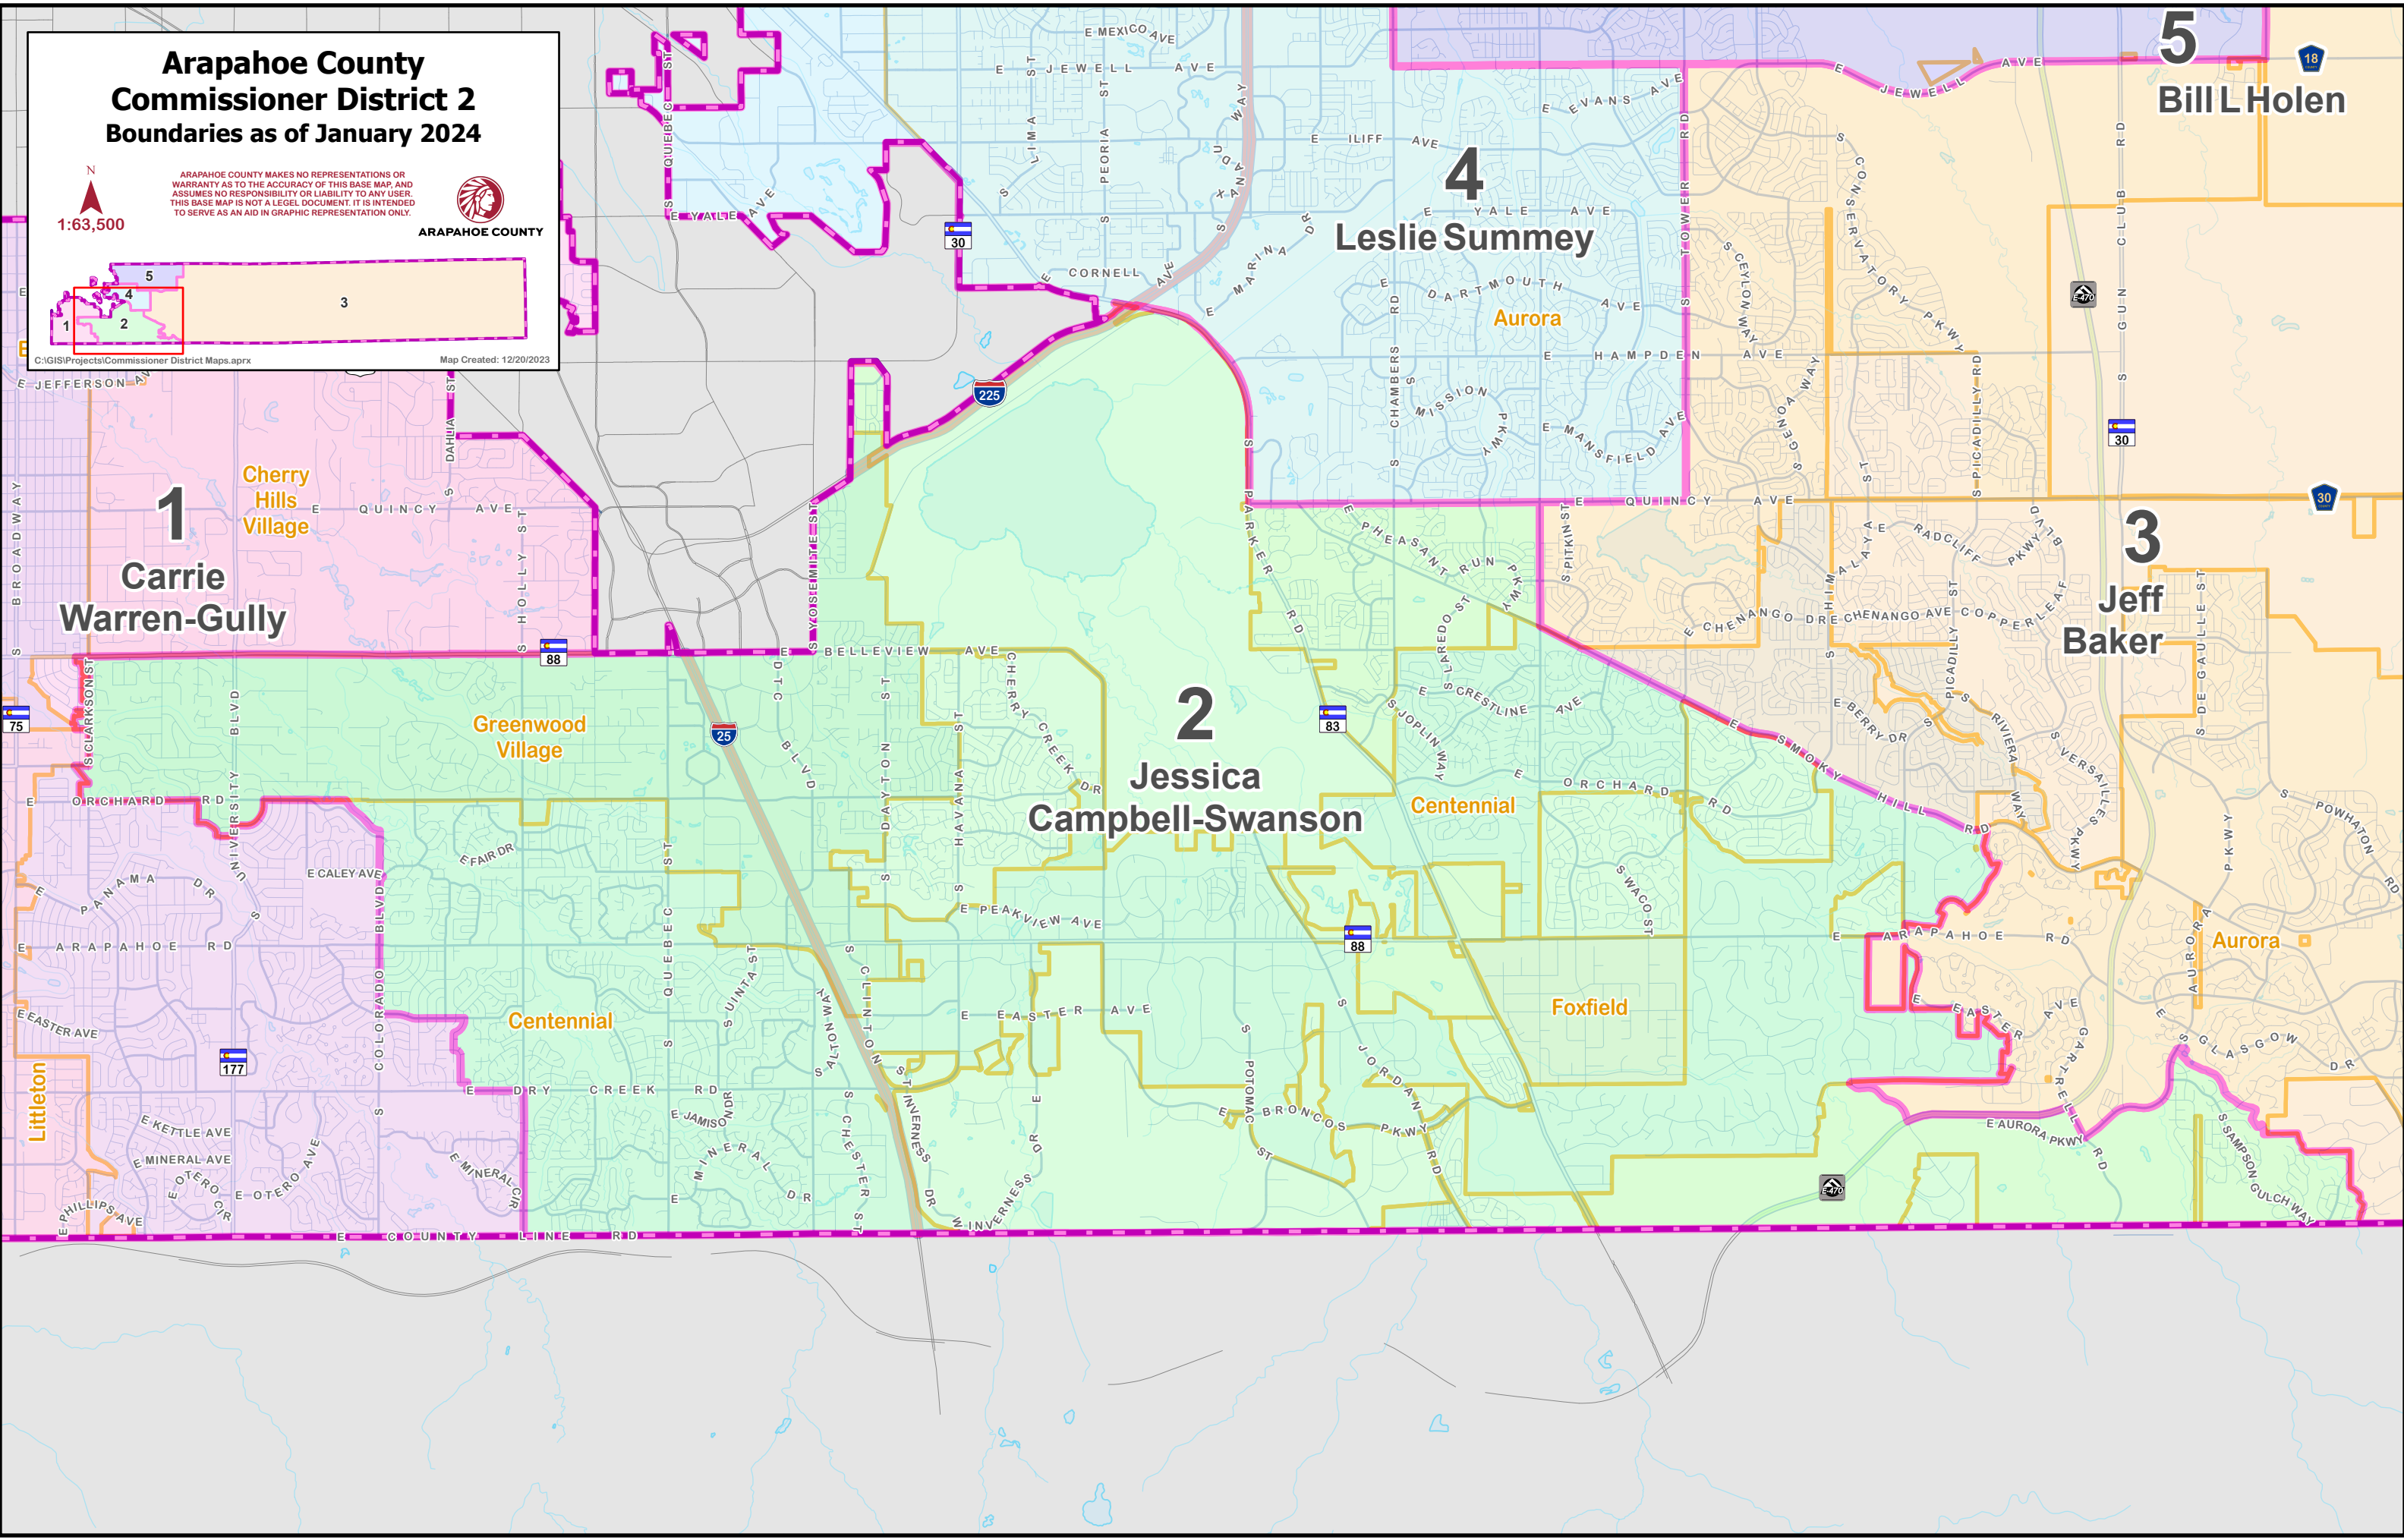

Arapahoe County Commissioner District 2 Boundaries as of January 2024

1:63,500

ARAPAHOE COUNTY

Map Created: 12/20/2023

1
Carrie Warren-Gully

Cherry Hills Village

Greenwood Village

Centennial

Littleton

2
Jessica Campbell-Swanson

Centennial

Foxfield

4
Leslie Summey

Aurora

3
Jeff Baker

Aurora

5
Bill L Holen